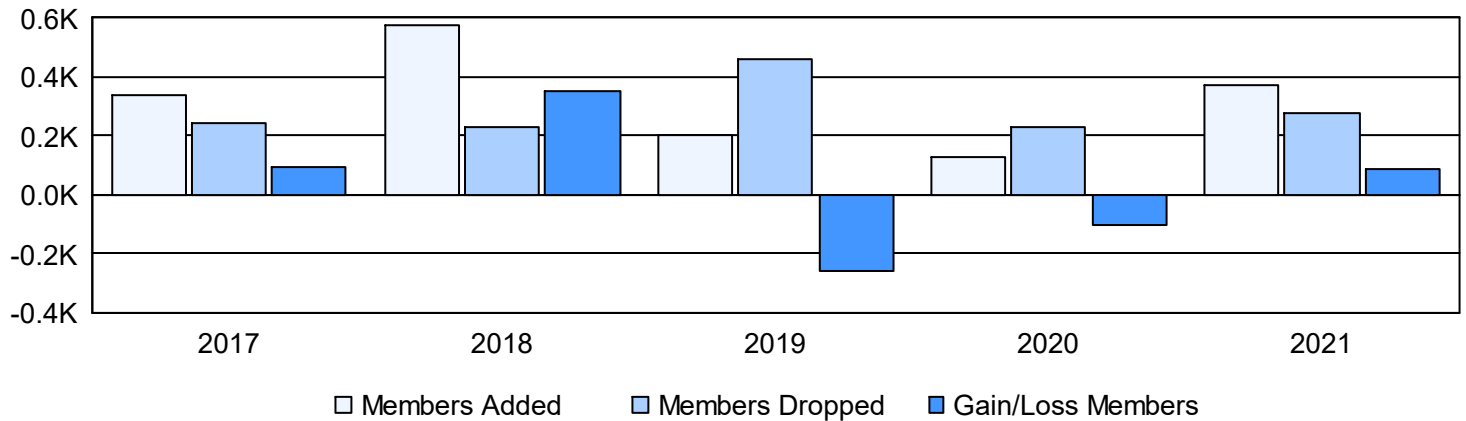

Year	New Clubs	Dropped Clubs	Gain/ Loss Clubs	New Members	Charter Members	Reinstate Members	Transfer Members	Total Member Added	Total Members Dropped	Gain/ Loss Members
2016-2017	1	0	1	288	30	9	12	339	244	95
2017-2018	4	0	4	457	100	6	16	579	230	349
2018-2019	2	1	1	109	58	27	6	200	462	-262
2019-2020	2	1	1	54	51	13	9	127	228	-101
2020-2021	8	5	3	149	200	7	13	369	280	89
Average	3	1	2	211	88	12	11	323	289	34

Clubs

Members